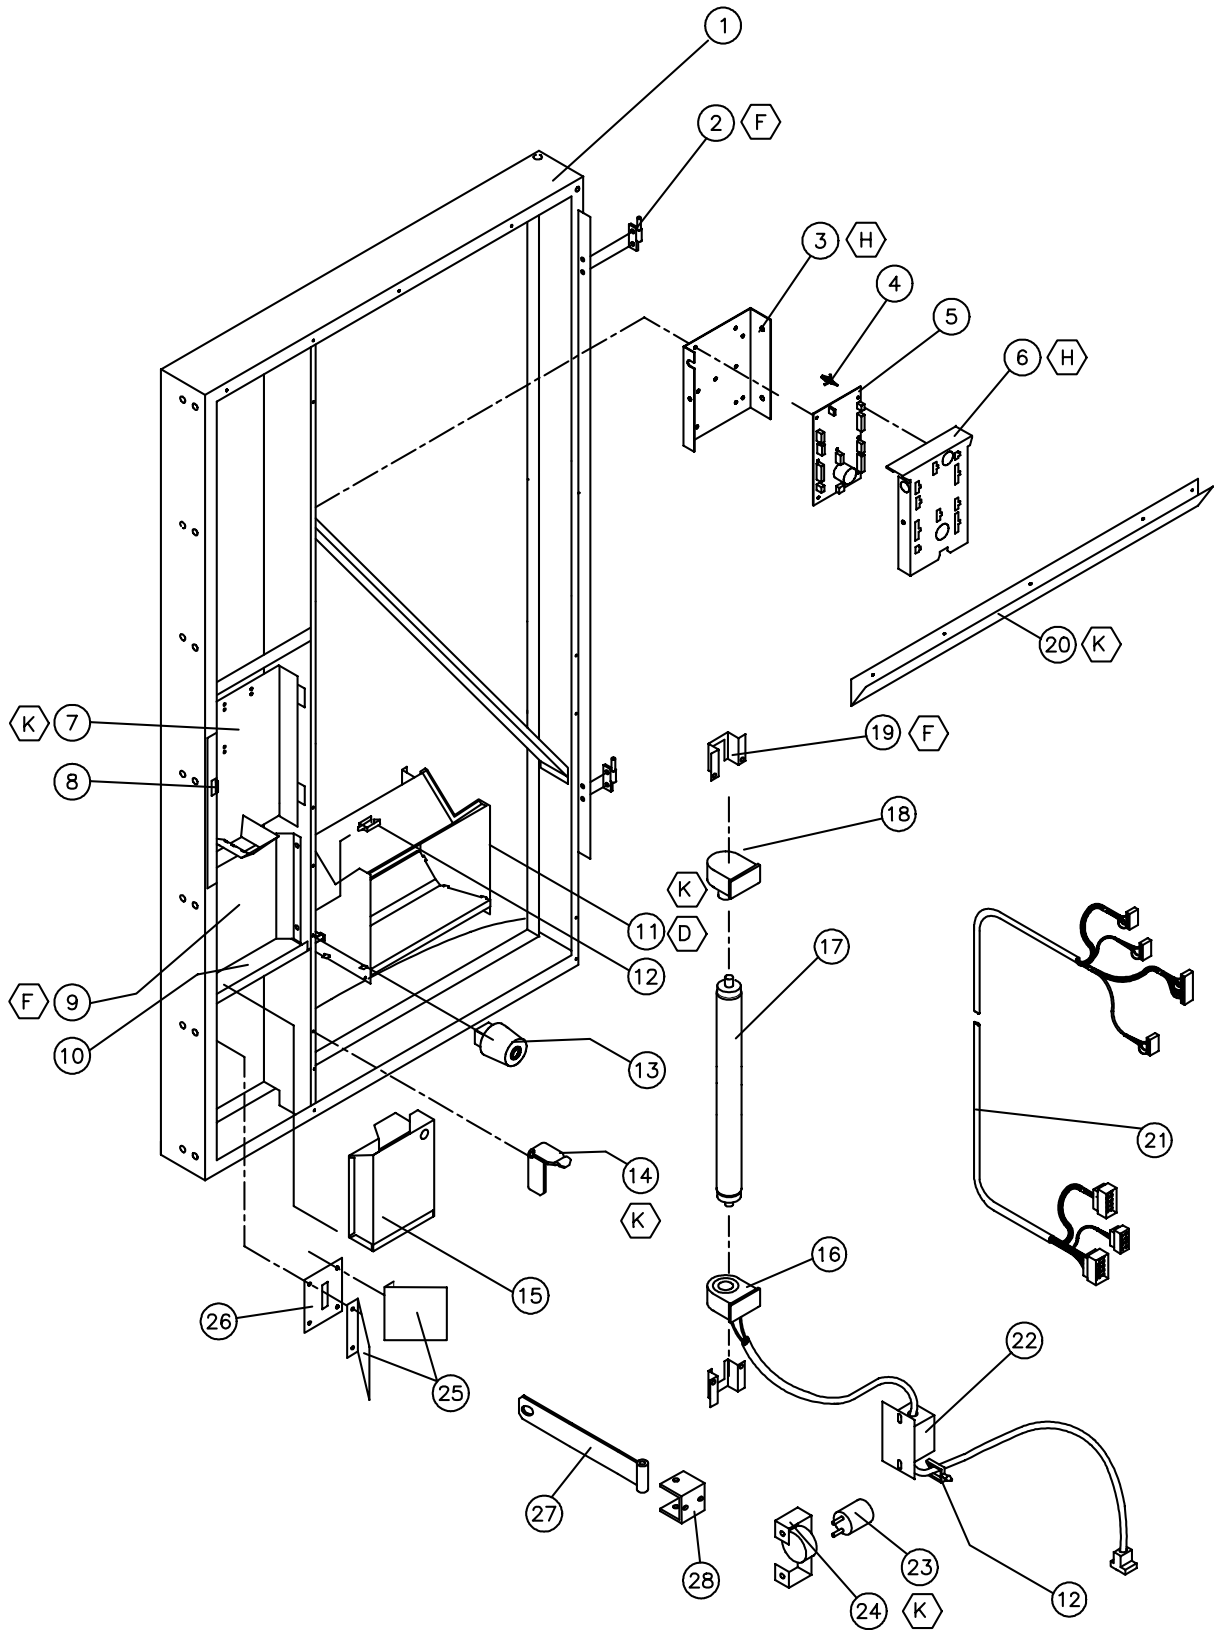

V-MAX

**ROBO - DOOR
COCA-COLA**

V-MAX COCA-COLA ROBO DOOR

ITEM NO.	MODEL NUMBER		720	840
	DESCRIPTION	QTY REQ	PART NO.	PART NO.
1*	OUTER DOOR - 9 SELECT	1	1112619-13	1112627-11
2	SIGN FACE DECAL	1	**	**
3	EYELET TRIM	1	387125	387125
4	BUSHING	2	388094	388094
5	FLAT WASHER 3/8" (AD)	3	V801491	V801491
6	COIN CUP ASSEMBLY	1	1079546	1079546
7	LOCK COVER ASSEMBLY	1	2006724	2006724
8	DBV BEZEL	1	2006626	2006626
9	DOOR GUARD	1	1122152	1122153
10	DOOR WELD	1	1121230	1121231
11	RAIN GUARD	1	2000848	2000848
12	LEXAN PANEL	1	1086902-1	1086902-1
13	HOPPER GUARD	1	1075708	1075708
14	DBV PLUG	1	1037552	1037552
15	ROLLER	1	1120388	1120388
16	ROLLER BRACKET	1	1120552	1120522
17	DBV GASKET (NOT SHOWN)	1	1086759	1086759

V-MAX COCA-COLA ROBO DOOR

ITEM NO.	DESCRIPTION	MODEL NUMBER	720/840
		QTY REQ	PART NO.
1	DOOR WELD - 72"	1	1121230
~	DOOR WELD - 79"	1	1121231
2	HINGE MALE - INNER DOOR	2	1121287
3	MOUNTING BRACKET - CONTROLLER	1	1077716
4	STAND OFF	7	1121740
5	PCBA VEC 9.2 CONTROLLER	1	1110538-38
6	COVER PANEL	1	1077724
7	COIN DOOR ASSEMBLY	1	1081112
8	LATCH - COINAGE DOOR	1	1085546
9	BARRIER PANEL	1	1117147
10	BULKHEAD COIN BOX SUPPORT	1	1112155
11	DELIVERY HOPPER ASSEMBLY	1	133574
12	HARNESS CLIP	5	384692-2
13	DOOR BUMPER	2	1036912
14	RAMP/CATCH - INNER DOOR	1	1121714
15	COIN BOX	1	133563
16	LAMP HOLDER – FIXED - OPTIONAL	1	388531
17	LAMP - 20" - OPTIONAL	1	332974
18	LAMP HOLDER – PLUNGER - OPTIONAL	1	388532
19	BRACKET - LAMP HOLDER - OPTIONAL	2	1086929
20	RAIN GUTTER	1	1122404
21	DOOR HARNESS	1	1077686
22	BALLAST	1	321345-3
23	STARTER	1	321350
24	SOCKET - STARTER	1	327675-2
25	HASP - GUIDE	2	1019104
26	REINFORCEMENT HASP PLATE	1	1019147
27	HASP WELD ASSEMBLY	1	2006676
28	HASP BRACKET	1	2010136
29	MDB HARNESS (NOT SHOWN)	1	1089341