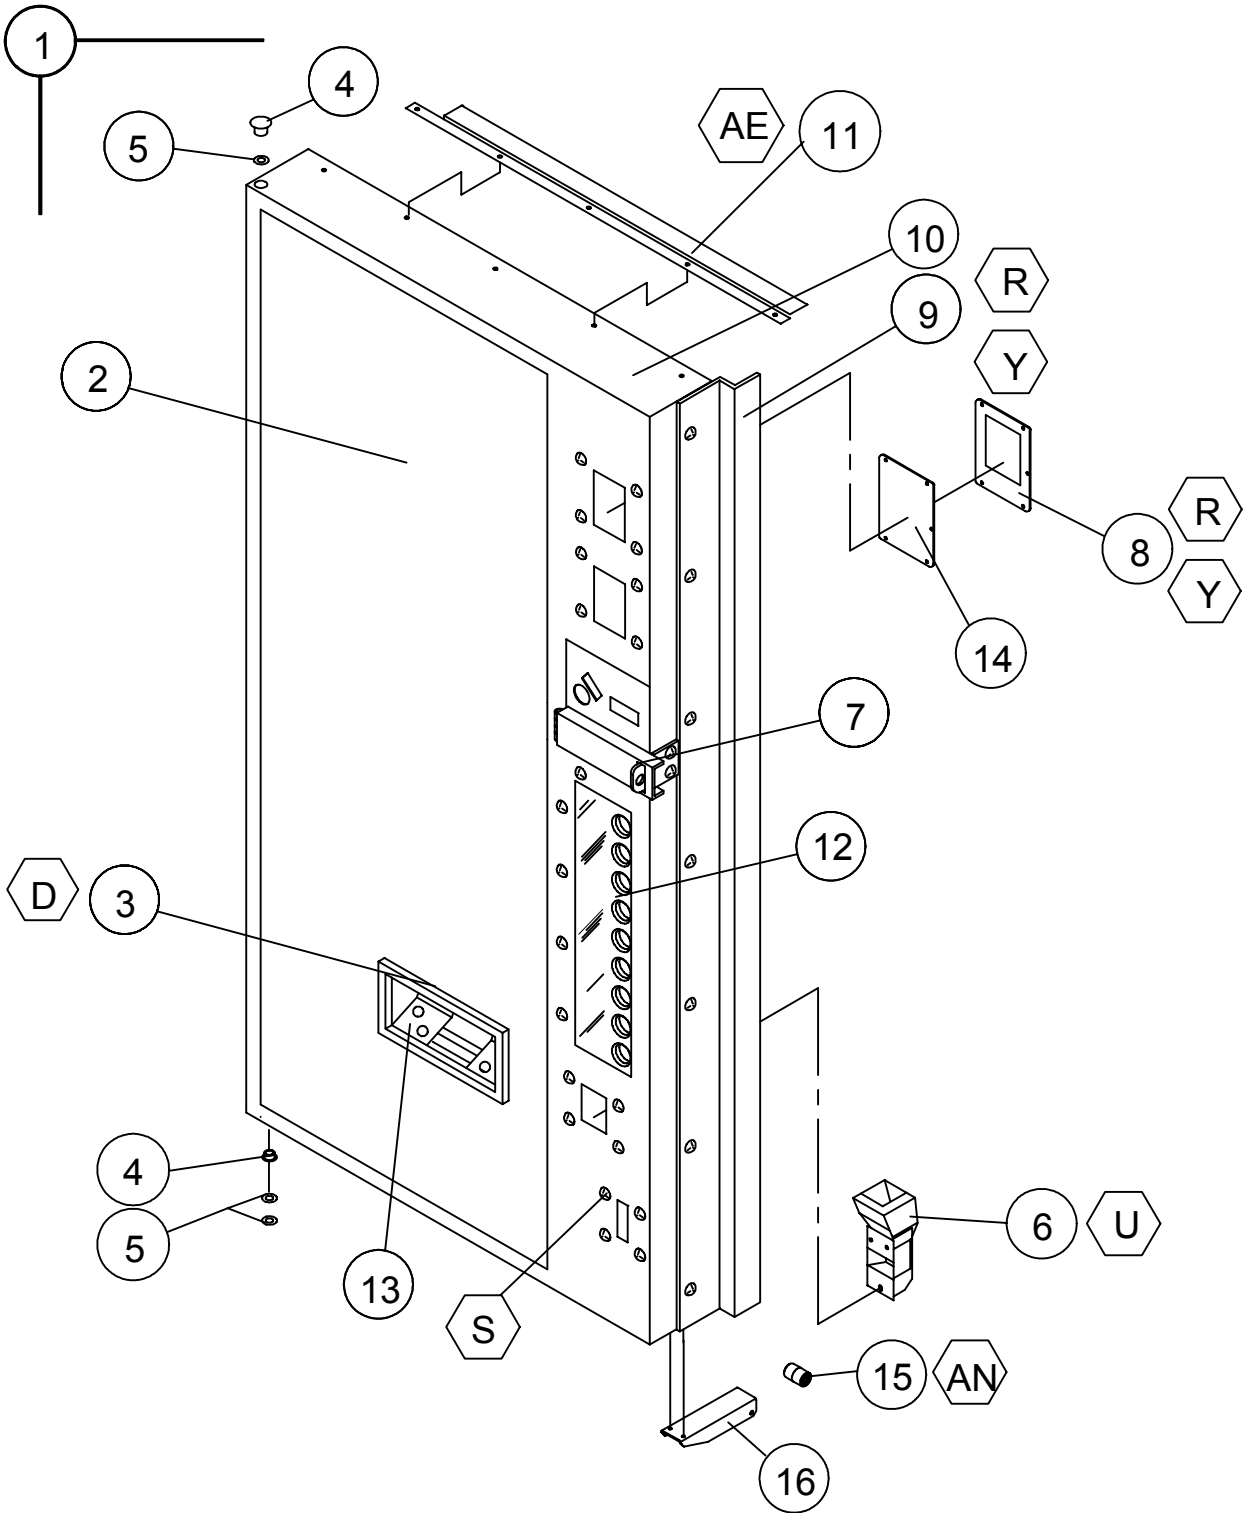

V-MAX

**ROBO - DOOR
COCA-COLA**

V-MAX COCA-COLA ROBO DOOR

ITEM NO.	MODEL NUMBER		720	840
	DESCRIPTION	QTY REQ	PART NO.	PART NO.
1*	OUTER DOOR - 9 SELECT	1	1112619-13	1112627-11
2	SIGN FACE DECAL	1	**	**
3	EYELET TRIM	1	387125	387125
4	BUSHING	2	388094	388094
5	FLAT WASHER 3/8" (AD)	3	V801491	V801491
6	COIN CUP ASSEMBLY	1	1079546	1079546
7	LOCK COVER ASSEMBLY	1	2006724	2006724
8	DBV BEZEL	1	2006626	2006626
9	DOOR GUARD	1	1122152	1122153
10	DOOR WELD	1	1121230	1121231
11	RAIN GUARD	1	2000848	2000848
12	LEXAN PANEL	1	1086902-1	1086902-1
13	HOPPER GUARD	1	1075708	1075708
14	DBV PLUG	1	1037552	1037552
15	ROLLER	1	1120388	1120388
16	ROLLER BRACKET	1	1120552	1120522
17	DBV GASKET (NOT SHOWN)	1	1086759	1086759

V-MAX COCA-COLA ROBO DOOR

ITEM NO.	DESCRIPTION	MODEL NUMBER	720/840
		QTY REQ	PART NO.
1	DOOR WELD - 72"	1	1121230
~	DOOR WELD - 79"	1	1121231
2	HINGE MALE - INNER DOOR	2	1121287
3	MOUNTING BRACKET - CONTROLLER	1	1077716
4	STAND OFF	7	1121740
5	PCBA VEC 9.2 CONTROLLER	1	1110538-38
6	COVER PANEL	1	1077724
7	COIN DOOR ASSEMBLY	1	1081112
8	LATCH - COINAGE DOOR	1	1085546
9	BARRIER PANEL	1	1117147
10	BULKHEAD COIN BOX SUPPORT	1	1112155
11	DELIVERY HOPPER ASSEMBLY	1	133574
12	HARNESS CLIP	5	384692-2
13	DOOR BUMPER	2	1036912
14	RAMP/CATCH - INNER DOOR	1	1121714
15	COIN BOX	1	133563
16	LAMP HOLDER – FIXED - OPTIONAL	1	388531
17	LAMP - 20" - OPTIONAL	1	332974
18	LAMP HOLDER – PLUNGER - OPTIONAL	1	388532
19	BRACKET - LAMP HOLDER - OPTIONAL	2	1086929
20	RAIN GUTTER	1	1122404
21	DOOR HARNESS	1	1077686
22	BALLAST	1	321345-3
23	STARTER	1	321350
24	SOCKET - STARTER	1	327675-2
25	HASP - GUIDE	2	1019104
26	REINFORCEMENT HASP PLATE	1	1019147
27	HASP WELD ASSEMBLY	1	2006676
28	HASP BRACKET	1	2010136
29	MDB HARNESS (NOT SHOWN)	1	1089341