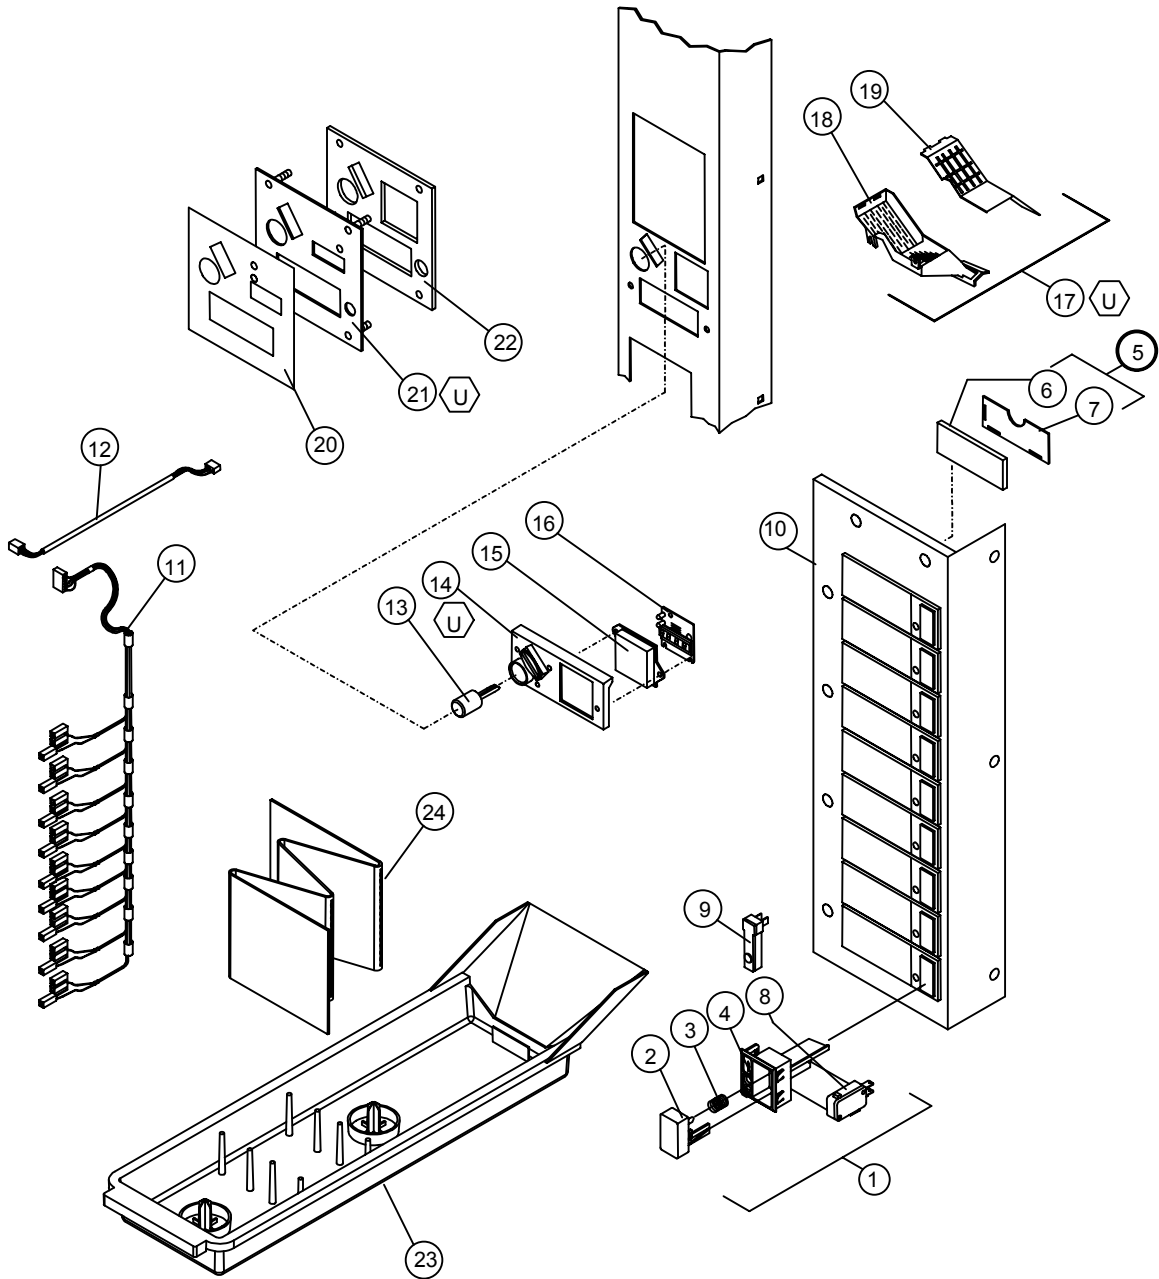

V-MAX COCA-COLA ROBO DOOR

ITEM NO.	DESCRIPTION	MODEL NUMBER	720/840
		QTY REQ	PART NO.
1	DOOR WELD - 72"	1	1121230
~	DOOR WELD - 79"	1	1121231
2	HINGE MALE - INNER DOOR	2	1121287
3	MOUNTING BRACKET - CONTROLLER	1	1077716
4	STAND OFF	7	1121740
5	PCBA VEC 9.2 CONTROLLER	1	1110538-38
6	COVER PANEL	1	1077724
7	COIN DOOR ASSEMBLY	1	1081112
8	LATCH - COINAGE DOOR	1	1085546
9	BARRIER PANEL	1	1117147
10	BULKHEAD COIN BOX SUPPORT	1	1112155
11	DELIVERY HOPPER ASSEMBLY	1	133574
12	HARNESS CLIP	5	384692-2
13	DOOR BUMPER	2	1036912
14	RAMP/CATCH - INNER DOOR	1	1121714
15	COIN BOX	1	133563
16	LAMP HOLDER – FIXED - OPTIONAL	1	388531
17	LAMP - 20" - OPTIONAL	1	332974
18	LAMP HOLDER – PLUNGER - OPTIONAL	1	388532
19	BRACKET - LAMP HOLDER - OPTIONAL	2	1086929
20	RAIN GUTTER	1	1122404
21	DOOR HARNESS	1	1077686
22	BALLAST	1	321345-3
23	STARTER	1	321350
24	SOCKET - STARTER	1	327675-2
25	HASP - GUIDE	2	1019104
26	REINFORCEMENT HASP PLATE	1	1019147
27	HASP WELD ASSEMBLY	1	2006676
28	HASP BRACKET	1	2010136
29	MDB HARNESS (NOT SHOWN)	1	1089341

V-MAX COCA-COLA ROBO DOOR SELECTION PANEL

ITEM NO.	DESCRIPTION	QTY REQ	PART NO.
1	BUTTON ASSEMBLY	9	1036203
2	SELECTION BUTTON - GRAY	1	1116775
3	SPRING SELECTION	1	388858
4	BUTTON HOUSING	1	1006932
5	SELECTION SWITCH	1	368299
6	SOLDOUT PLUG	1	1006975
7	SELECTION WINDOW ASSEMBLY	1	133431
8	SELECTION WINDOW	1	388223
9	SELECTION WINDOW - BACK	1	388116
10	SELECTION PANEL - 9-SELECT	1	2010092
11	SELECTION HARNESS - 9-SELECT	1	1111279
12	DISPLAY HARNESS	1	1111252
13	BUTTON - COIN RETURN	1	1050473
14	GUIDE PLATE - COIN INSERT/RETURN	1	1050481
15	LENS - DISPLAY	1	1039652
16	PCB DIGITAL DISPLAY - ELECTRONIC	1	1089678
17	COIN CHUTE ASSEMBLY	1	1087961
18	COIN CHUTE	1	1002333
19	COIN CHUTE COVER	1	1002341
20	COIN INSERT DECAL (OPTIONAL)	1	1044907-5
21	COVER PLATE - COIN INSERT - PLAIN	1	2001503
22	SECURITY PLATE - COIN INSERT	1	2001732
23	WATER COLLECTION TRAY	1	1110562
24	DRAIN TUBE	1	1110619